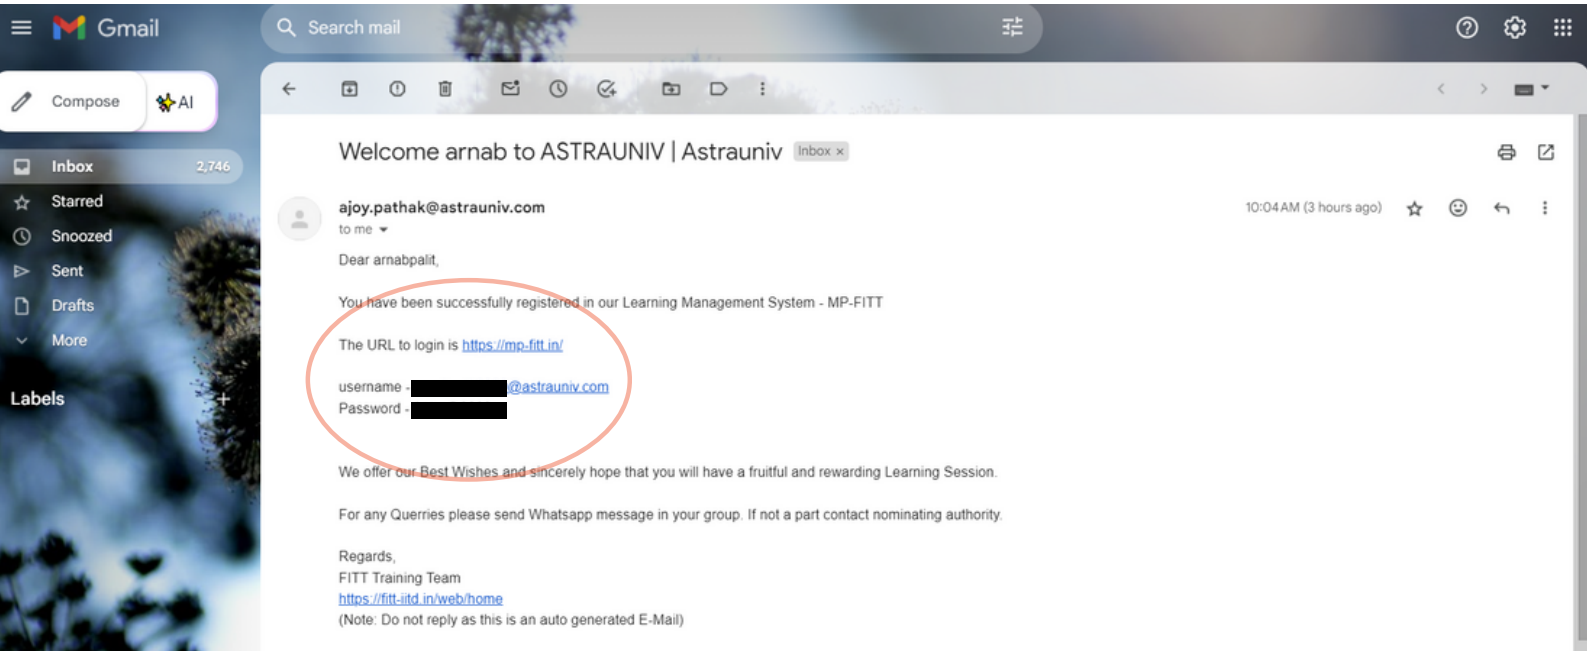

Artificial Intelligence Builder

Free

[View All Courses](#)

Guide to Enroll Course in the LMS

Step 1

Please follow all steps carefully. If not followed you will not be able to login to LMS

Check your registered email ID where you will receive an email from **ASTRAUNIV** containing the **LMS website link: <https://mp-fitt.in>** and your login ID (**username and password**).